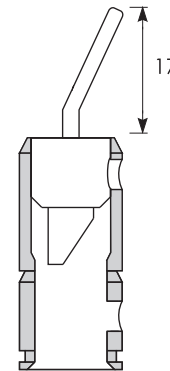

T6s Speaker Plugs | scale 1:1 | unit mm | aluminium | RoHS

PRODUCT VIEW

TECHNICAL VIEW

T6s Spades

M4.0
1.5 HEX

T6s Banana

T6s Flexible Pins