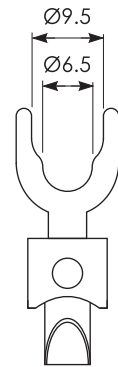

T6s Speaker Plugs | scale 1:1 | unit mm | aluminium | RoHS

PRODUCT VIEW

TECHNICAL VIEW

T6s Spades

M4.0
1.5 HEX

T6s Banana

T6s Flexible Pins