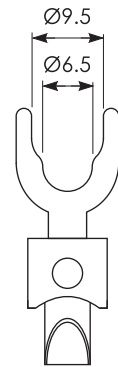

**T6s Speaker Plugs** | scale 1:1 | unit mm | aluminium | RoHS

**PRODUCT VIEW**

**TECHNICAL VIEW**

**T6s Spades**

M4.0  
1.5 HEX

**T6s Banana**

**T6s Flexible Pins**