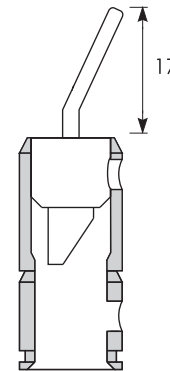

**T6s Speaker Plugs** | scale 1:1 | unit mm | aluminium | RoHS

**PRODUCT VIEW**

**TECHNICAL VIEW**

**T6s Spades**

M4.0  
1.5 HEX

**T6s Banana**

**T6s Flexible Pins**