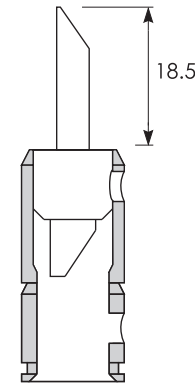

**T6s Speaker Plugs** | scale 1:1 | unit mm | aluminium | RoHS

**PRODUCT VIEW**

**TECHNICAL VIEW**

**T6s Spades**

M4.0  
1.5 HEX

**T6s Banana**

**T6s Flexible Pins**